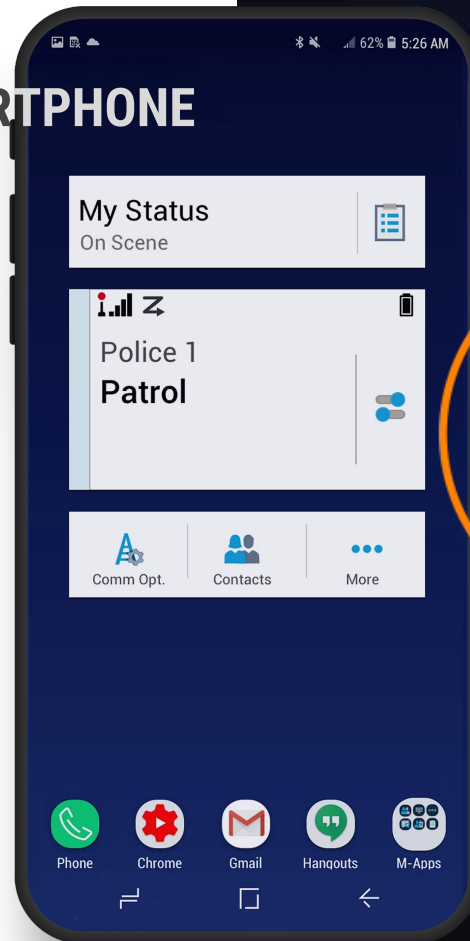

M-RADIO CONTROL

EASY RADIO INTERACTION VIA SMARTPHONE

M-Radio Control on a paired smartphone useful for:

- Situations where it's not convenient to remove the radio from clothing for interaction
- Covert/undercover operations, where radio is hidden
- Deeper interaction with the radio

Easy Access to

- Talkgroup Search and Change
- Private Call Initiation
- DMO / TMO control
- SDS Messaging
- Operational Status Updates
- Radio Contacts / Address Book

Requirements

- MXP600 Radio
- Android Phone (*Android 9 or later*)

Deployment

- Free for MXP600 Customers
- Available via Google Play