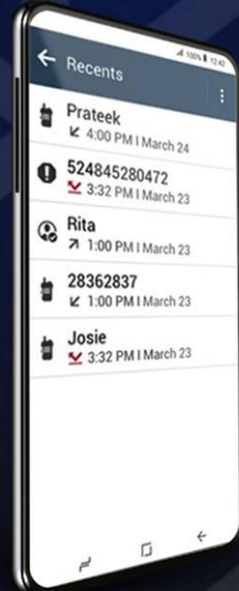

M-RADIO CONTROL

EASY RADIO INTERACTION VIA SMARTPHONE