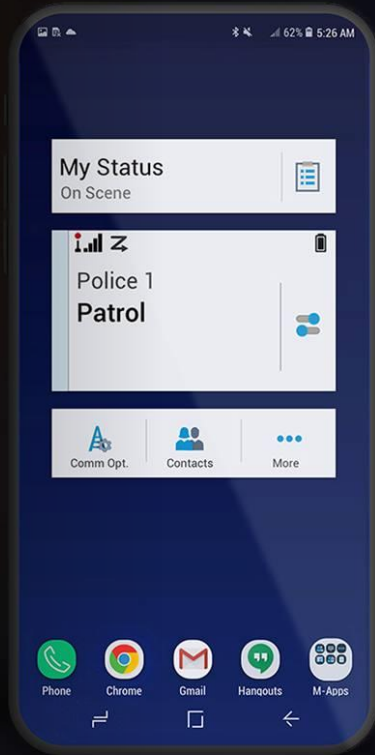

M-RADIO CONTROL

EASY RADIO INTERACTION VIA SMARTPHONE