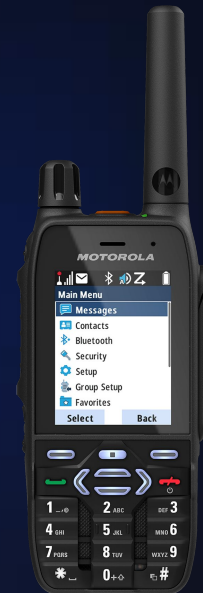

M-RADIO CONTROL

EASY RADIO INTERACTION VIA SMARTPHONE

M-Radio Control on a paired smartphone useful for:

- Situations where it's not convenient to remove the radio from clothing for interaction
- Covert/undercover operations, where radio is hidden
- Deeper interaction with the radio

Easy Access to

- Talkgroup Search and Change
- Private Call Initiation
- DMO / TMO control
- SDS Messaging
- Operational Status Updates
- Radio Contacts / Address Book

Requirements

- MXP600 Radio
- Android Phone (*Android 9 or later*)

Deployment

- Free for MXP600 Customers
- Available via Google Play

THE MOST MODERN SECURITY PRACTICES

- The MXP600 will be the first TETRA radio featuring Bluetooth 5.0 with Secure Connections
 - The highest Level 4 Bluetooth security classification (security mode 4, level 4) as recommended by NIST
 - Includes military-grade 128-bit AES algorithm

TAP TO CONNECT - FAST AND EASY BLUETOOTH PAIRING

- MXP600 is the first TETRA radio with an integrated NFC tag
- Smartphones can initiate Bluetooth pairing with just a tap
- Secure - Follows the NIST recommendations supporting out-of-band (OOB) pairing verification during the Bluetooth pairing process
- Convenient for fast pairing
- Can be used to support asset management of pooled devices