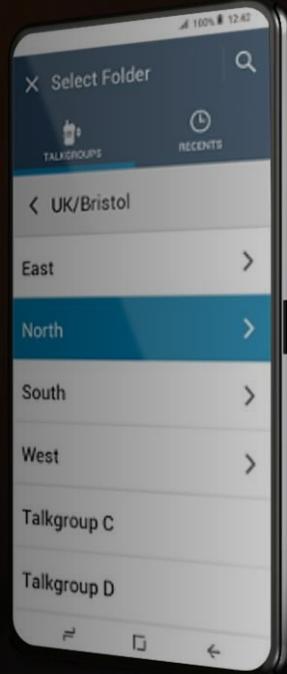

M-RADIO CONTROL

EASY RADIO INTERACTION VIA SMARTPHONE